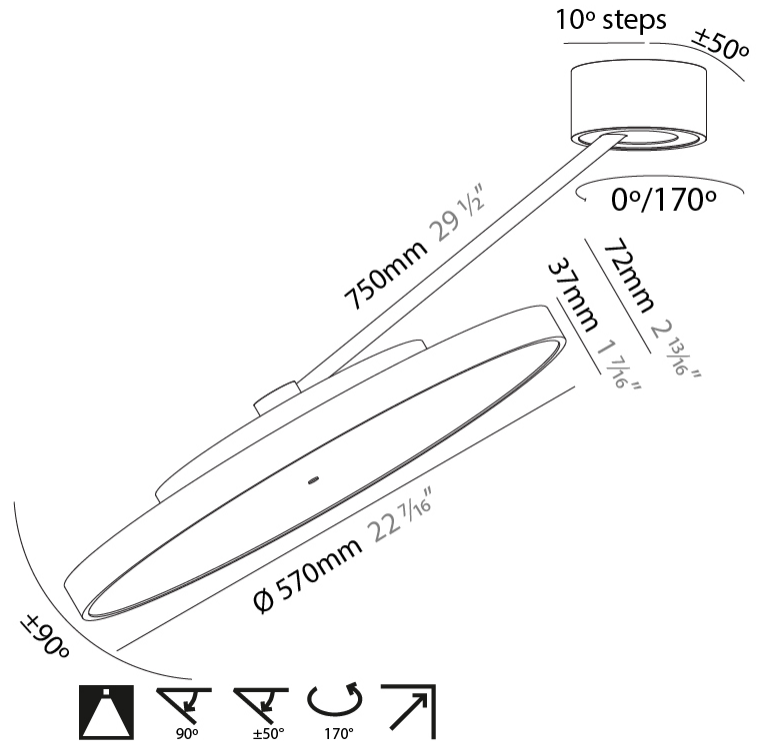

GENERAL

Series: Sign Diva Dancer
Subseries: Sign Diva Dancer
Brand: Prolicht
Division: Architectural
Mounting Type: Suspension
Mounting Location: Ceiling
Subcategory: Pendant

PHYSICAL

Shape: Round
Diameter (mm): 570
Diameter (in): 22 ⁷/₁₆
Height (mm): 870
Depth (mm): 72
Height (in): 34 ¹/₄
Depth (in): 2 ¹³/₁₆
Extension (mm): 750
Extension (in): 29 ¹/₂
Light Distribution: Adjustable / Direct
Weight (kg): 4.660
Weight (lbs): 10.273
Diffuser: PMMA - Opal / Micro-Prism / Sparkling Secret / Vintage Industrial
Fixture Finish: SSR / BKV / CWI / CRY / HAB / UFT / ITA / RUA / FTG / MYG / LOD / PUS / FRO / FUP / KIA / POP / BLS / SPG / MEY / GOH / GUM / CHC / COM / ABZ / JAG / OBR / MOS / ROR
Fixture Material: Extruded Aluminum / Steel

ELECTRICAL

Lamp Type: LED (Zhaga Standard)
Input Wattage (W): 49
Dimming: Tri-Mode (Non-Dimming and Phase Dimming (120Vac only) and 0-10V Dimming)
Driver Included: Yes
Driver Location: Integrated
Driver Type: Constant Current - Universal
Driver Class: Class 2
Input Voltage (V): 120 - 277
Constant Current (MA): 350

LED

Color Temperature (*K): 2700 / 3000 / 3500 / 4000
Max. Delivered Lumen (lm): 4978 / 5337 / 5384 / 5494
Nominal Lumen (lm): 6199 / 6646 / 6705 / 6842
CRI: >90 CRI
Lamp Life (hrs): 50000

OPTICAL

Adjustability: Rotational Canopy 170°; Tilting Canopy ±50°; Tilting Head ±90°

RATINGS AND CERTIFICATIONS

Certified By: Certified for North American Standards
IP rating: IP20