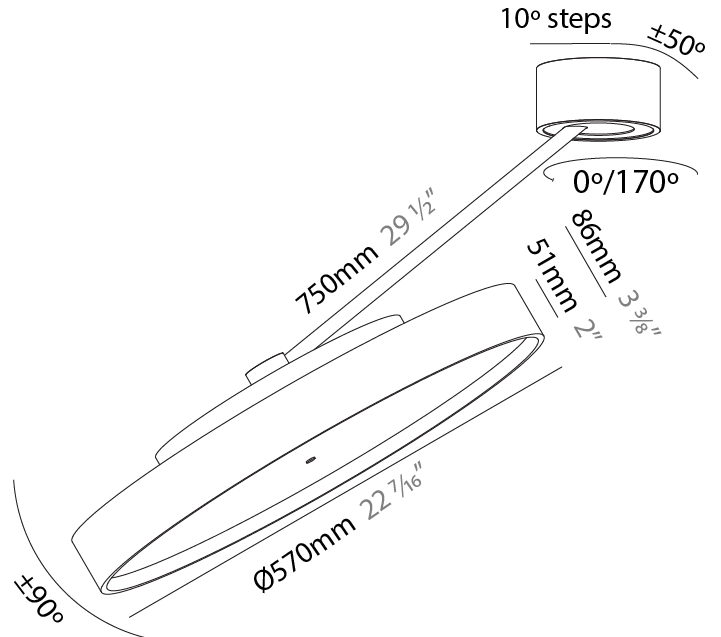

GENERAL

Series: Sign Diva Dancer
Subseries: Sign Diva Dancer Korona
Brand: Prolicht
Division: Architectural
Mounting Type: Suspension
Mounting Location: Ceiling
Subcategory: Pendant

PHYSICAL

Shape: Round
Diameter (mm): 570
Diameter (in): 22 ⁷/₁₆
Height (mm): 870
Depth (mm): 86
Height (in): 34 ¹/₄
Depth (in): 3 ³/₈
Light Distribution: Adjustable / Direct
Weight (kg): 5
Weight (lbs): 11.023
Diffuser: PMMA - Opal / Micro-Prism / Sparkling Secret / Vintage Industrial
Fixture Finish: SSR / BKV / CWI / CRY / HAB / UFT / ITA / RUA / FTG / MYG / LOD / PUS / FRO / FUP / KIA / POP / BLS / SPG / MEY / GOH / GUM / CHC / COM / ABZ / JAG / OBR / MOS / ROR
Fixture Material: Extruded Aluminum / Steel

ELECTRICAL

Lamp Type: LED (Zhaga Standard)
Input Wattage (W): 52.8
Total Output Wattage (W): 47.52
Dimming: Tri-Mode (Non-Dimming and Phase Dimming (120Vac only) and 0-10V Dimming)
Driver Included: Yes
Driver Location: Integrated
Driver Type: Constant Current - Universal
Driver Class: Class 2
Input Voltage (V): 120 - 277
Constant Current (MA): 350

LED

Color Temperature (*K): 2700 / 3000 / 3500 / 4000
Max. Delivered Lumen (lm): 5060 / 6320 / 6448 / 6580
CRI: >90 CRI
Lamp Life (hrs): 50000

OPTICAL

Adjustability: Rotational Canopy 170°; Tilting Canopy ±50°; Tilting Head ±90°

RATINGS AND CERTIFICATIONS

Certified By: Certified for North American Standards
IP rating: IP20