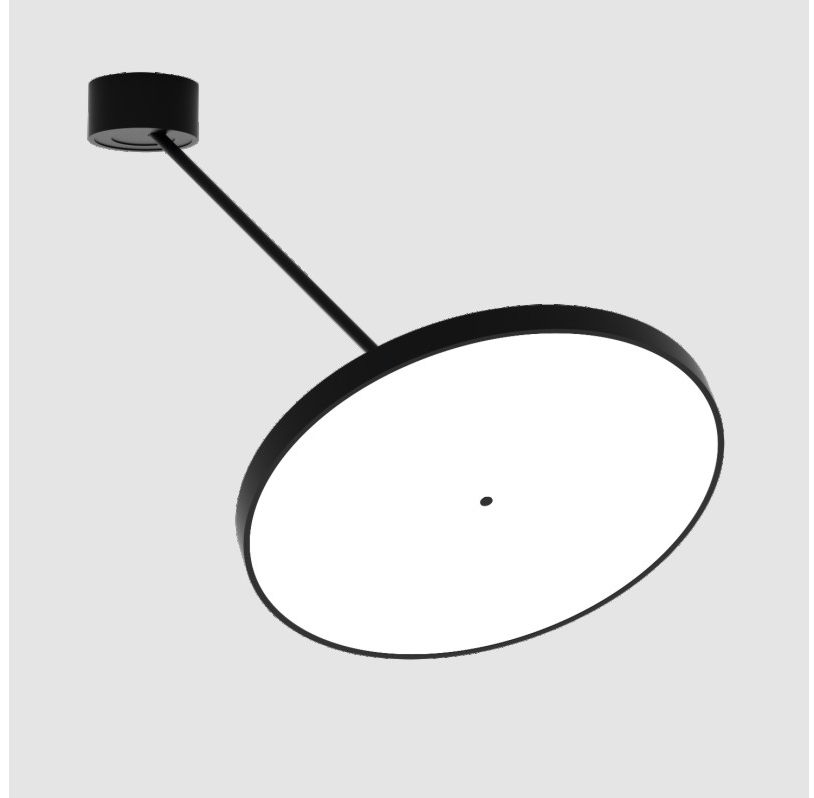

GENERAL

Series: Sign Diva Dancer
Subseries: Sign Diva Dancer
Brand: Prolicht
Division: Architectural
Mounting Type: Suspension
Mounting Location: Ceiling
Subcategory: Pendant

PHYSICAL

Shape: Round
Diameter (mm): 570
Diameter (in): 22 ⁷/₁₆
Height (mm): 870
Depth (mm): 72
Height (in): 34 ¹/₄
Depth (in): 2 ¹³/₁₆
Extension (mm): 750
Extension (in): 29 ¹/₂
Light Distribution: Adjustable / Direct
Weight (kg): 4.660
Weight (lbs): 10.273
Diffuser: PMMA - Opal / Micro-Prism / Sparkling Secret / Vintage Industrial
Fixture Finish: SSR / BKV / CWI / CRY / HAB / UFT / ITA / RUA / FTG / MYG / LOD / PUS / FRO / FUP / KIA / POP / BLS / SPG / MEY / GOH / GUM / CHC / COM / ABZ / JAG / OBR / MOS / ROR
Fixture Material: Extruded Aluminum / Steel

ELECTRICAL

Lamp Type: LED (Zhaga Standard)
Input Wattage (W): 49
Dimming: Tri-Mode (Non-Dimming and Phase Dimming (120Vac only) and 0-10V Dimming)
Driver Included: Yes
Driver Location: Integrated
Driver Type: Constant Current - Universal
Driver Class: Class 2
Input Voltage (V): 120 - 277
Constant Current (MA): 350

LED

Color Temperature (*K): 2700 / 3000 / 3500 / 4000
Max. Delivered Lumen (lm): 4978 / 5337 / 5384 / 5494
Nominal Lumen (lm): 6199 / 6646 / 6705 / 6842
CRI: >90 CRI
Lamp Life (hrs): 50000

OPTICAL

Adjustability: Rotational Canopy 170°; Tilting Canopy ±50°; Tilting Head ±90°

RATINGS AND CERTIFICATIONS

Certified By: Certified for North American Standards
IP rating: IP20