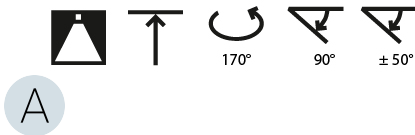

GENERAL

Series: Sign Diva Dancer
Subseries: Sign Diva Dancer Korona
Partner: Prolicht
Division: Architectural
Installation: Suspension
Product Type: Pendant
Mounting Location: Ceiling
Light Distribution: Adjustable

PHYSICAL

Shape: Round
Diameter (mm): 570
Diameter (in): 22 7/16
Height (mm): 1620
Height (in): 63 3/4
Weight (kg): 4.5
Weight (lbs): 9.9
Diffuser: PMMA - Opal / Micro-Prism / Sparkling Secret / Vintage Industrial
Fixture Finish: SSR / BKV / CWI / CRY / HAB / UFT / ITA / RUA / FTG / MYG / LOD / PUS / FRO / FUP / KIA / POP / BLS / SPG / MEY / GOH / CHC / COM / ABZ / JAG / OBR / MOS / ROR
Fixture Material: PMMA / Extruded Aluminum / Steel

ELECTRICAL

Lamp Type: LED (Zhaga Standard)
Input Wattage (W): 58.3
Total Output Wattage (W): 46.9
Dimming: Tri-Mode (Non-Dimming and Phase Dimming (120Vac only) and 0-10V Dimming)
Driver Included: Yes
Driver Location: Integrated
Driver Type: Constant Current - Universal
Driver Class: Class 2
Input Voltage (V): 120 - 277
Constant Current (MA): 350

LED

Color Temperature (°K): 2700 / 3000 / 4000
Max. Delivered Lumen (lm): 5060 / 6320 / 6580
CRI: >90 CRI
Lamp Life (hrs): 50000

OPTICAL

Adjustability: Rotational Canopy 170°; Tilting Canopy ±50°; Tilting Head ±90°

RATINGS AND CERTIFICATIONS

Certified By: Certified for North American Standards
IP rating: IP20