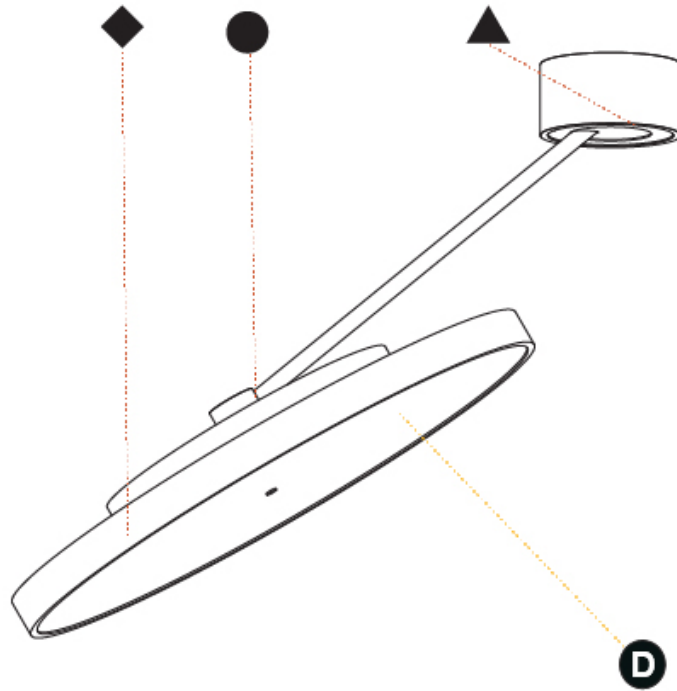

SIGN DIVA DANCER KORONA SUSPENSION

A300047-

PROJECT _____

TYPE _____

SPECIFIER _____

QUANTITY _____

DATE _____

A