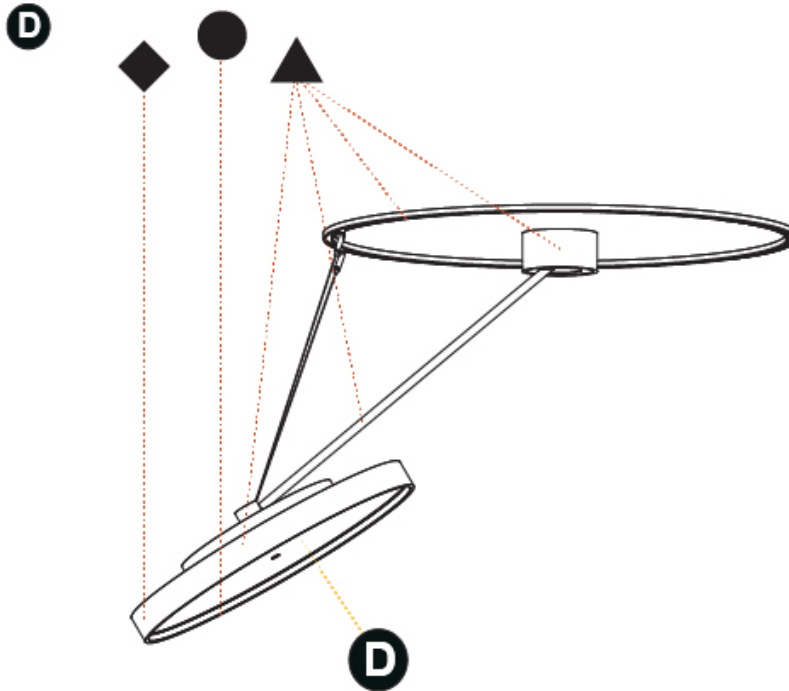

SIGN DIVA DANCER KORONA SUSPENSION

A30880-

PROJECT

TYPE

SPECIFIER

QUANTITY

DATE