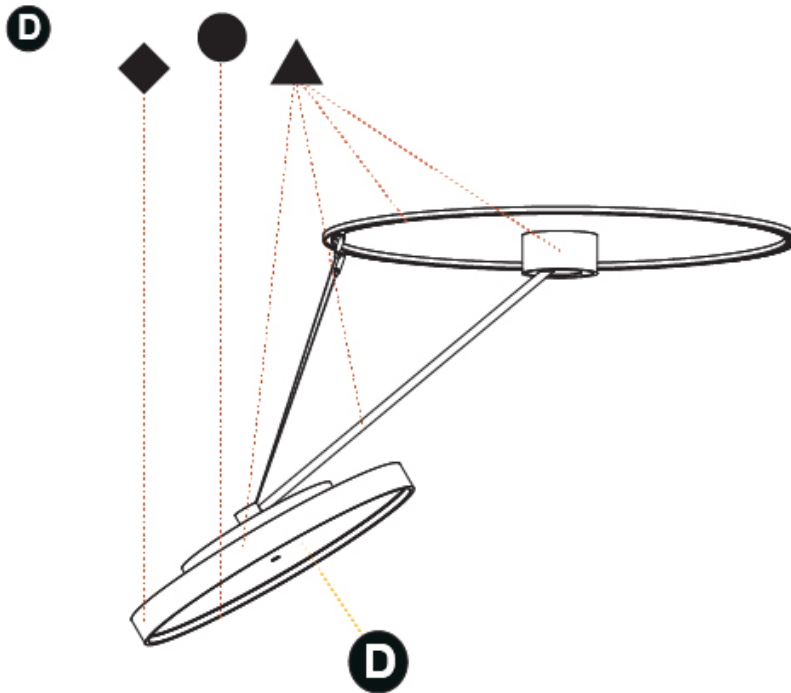

SIGN DIVA DANCER SUSPENSION

A30873-

PROJECT
TYPE
SPECIFIER
QUANTITY
DATE